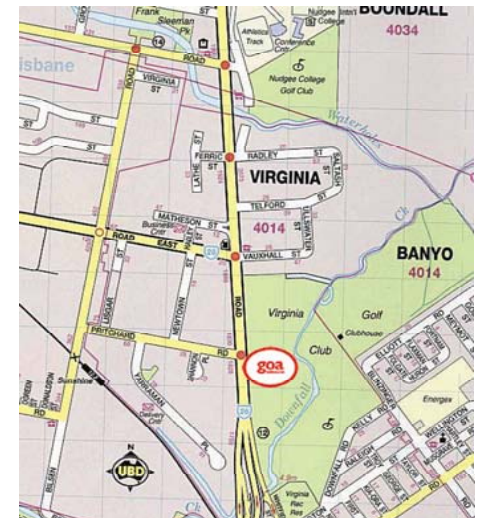

The Science of Impact

#	4014 0005 (Inbound)		19,335 ppd (ROAM)
	Cnr Pritchard and Sandgate Roads, Virginia		ROAM ID NO: 1659
	12.66m x 3.35m (Supersite)		UBD Map 120 N9
	Illuminated (Dusk until midnight)		No special conditions

This prime Supersite is located on Sandgate Road, opposite the 'T' with Pritchard Road. On the left hand side of the road just north of the Toombul Road exit the sign is viewed by both Brisbane Airport and city bound traffic. This Supersite is located across the road from a major retail complex and retail strip.

The site enjoys prominent viewing (as there is little competing signage) on this section of the busy six-lane road. The prestigious Nudgee College is also located nearby.

Nearby: Nudgee College (St Josephs), Virginia Golf Club, Brisbane Entertainment Centre, furniture and electrical retailers, fast food outlets. Geebung/Zillmere industrial and light industrial area.

Skin Artwork specs: 415mm (W) x 110mm (H) @ 120 pixels per cm (304dpi)

Production: Pocket Edge Vinyl Skin only (Visual Finish 12.66x3.35m)