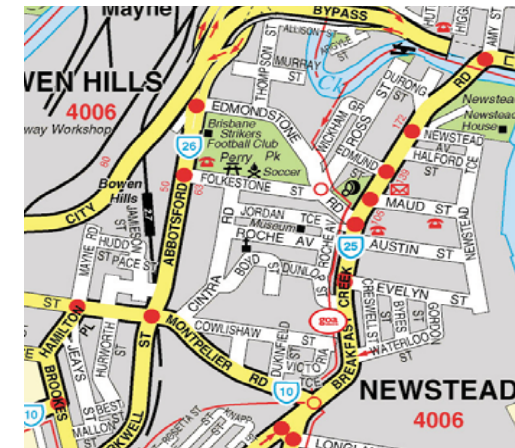

4006 0021

Breakfast Creek Road, Newstead (Inbound)

goa
billboards

Inner North - 3kms to CBD

12.66m x 3.35m (Supersite)

Illuminated (Dusk until midnight)

Pocket Edge

No special conditions

UBD | Map 160 | E1

goa.com.au

002751

Demo	Reach (PCA) Brisbane	People (28 days)	Frequency (Average)
P14+	7.4%	173,000	3.8
25 - 54	8.4%	102,000	3.9
OG1	10.2%	48,000	4.1

This single pole Supersite is on the right hand side of the road facing traffic heading inbound towards the CBD on Breakfast Creek Road. This site is popular with advertisers as Breakfast Creek Road carries the majority of the city bound traffic from Brisbane Airport and the Gateway Motorway via Kingsford Smith Drive.