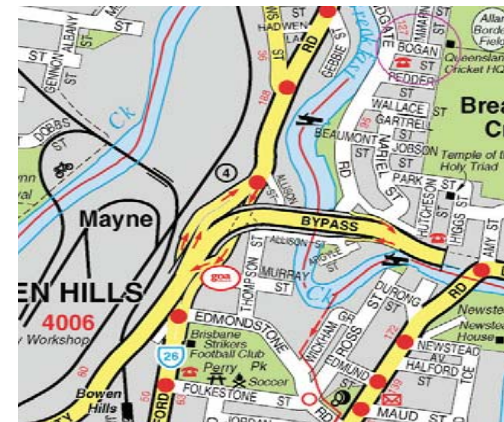

4006 0022

Abbotsford Road, Bowen Hills (EMC - Inbound)

Inner North - 3.5kms to CBD

12.66m x 3.35m (Supersite)

Illuminated (Dusk until midnight)

Pocket

No special conditions

UBD | Map 140 | DI9

		# 002752	
Demo	Reach (PCA) Brisbane	People (28 days)	Frequency (Average)
P14+	11.5%	271,000	3.9
25 - 54	12.9%	156,000	4.1
OG1	16.1%	76,000	4.2

This standout site is located on Abbotsford Road, one of Brisbane's major arterial roads. It feeds traffic from Brisbane's inner Northern suburbs heading inbound toward the Brisbane CBD or onto the Inner City Bypass. Viewing is head on from traffic lights with impact and message flexibility is enhanced by the addition of an EMC (Electronic Message Centre).