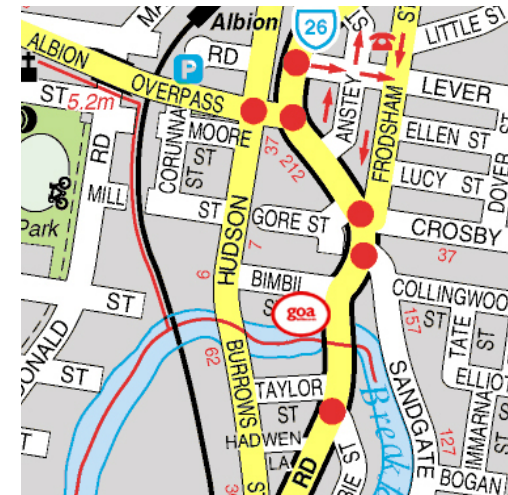

The Science of Impact

#	4010 0007 ABC (Inbound)		19,117 ppd (ROAM)
	Abbotsford Road, cnr Bimbil Street, Albion		ROAM ID NO: 579
	6.00m x 3.00m (Trivision)		UBD Map 140 E15
	Illuminated (Dusk until midnight)		No extensions

This illuminated 6m x 3m trivision billboard is situated to the left of Abbotsford Road and receives head-on viewing from inbound traffic travelling towards the Brisbane CBD.

The movement of the rotating panels of the trivision billboard act to attract and capture attention of the large volumes of passing traffic on this busy northern arterial road.

Located beside Breakfast Creek, this site is adjacent to car yards, light industrial offices and warehouses.

Nearby: Albion Shopping Centre, Lutwyche Shopping Centre Windsor Park, Albion Park Paceway, Crosby Park sporting facilities, Albion Railway Station, commercial and light industrial business regions.

Skin Artwork Specs: Available on request

Production: Self Adhesive Vinyl Skin (Visual Finish 6x3m)