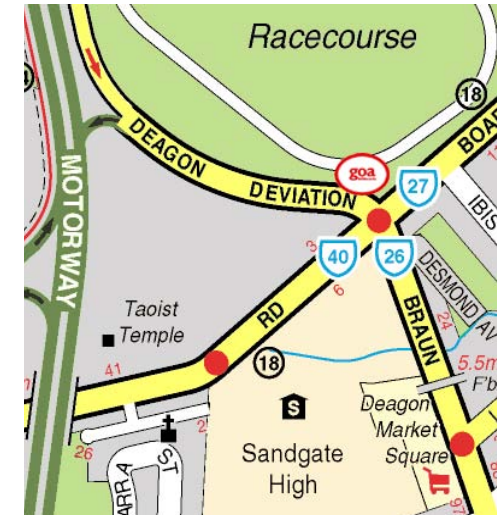

The Science of Impact

#	4017 0006 (Outbound)	👁️	25,614 ppd (ROAM)
📍?	Cnr Sandgate and Depot Roads, Deagon	⚙️	ROAM ID NO: 1685
📏	12.66m x 3.35m (Supersite)	📖	UBD Map 110 K8
🌙	Illuminated (Dusk until midnight)	🚫	Restriction:

🗨️ This site is situated at a major traffic intersection, with the sign visible from both Braun Street (Sandgate Road) and Depot Road. The traffic can enter the Gateway Arterial Road or proceed to Sandgate, Shorncliffe, Brighton, the Redcliffe Peninsula or the Sunshine Coast. In a westerly direction traffic heads towards Bracken Ridge, Bald Hills, Strathpine, Zillmere and Cherside. There is a moderate to heavy volume of traffic day and night. Located nearby are a number of large residential areas, as well as numerous local shopping centres, schools, and sporting clubs.

Nearby: Deagon Racecourse, Brisbane Entertainment Centre, Deagon Markets, Sandgate Primary and High Schools, Sporting clubs and hotels.

Skin Artwork specs: 415mm (W) x 110mm (H) @ 120 pixels per cm (304dpi)

Production: Pocket Edge Vinyl Skin (Visual Finish 12.66x3.35m)