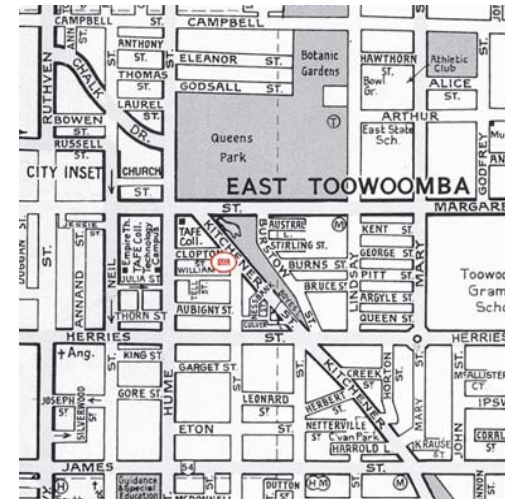

The Science of Impact

#	4350 0005 (Inbound)		ROAM Data not available
	Kitchener Street, Toowoomba		ROAM Data not available
	6.00m x 3.00m (24 sheet)		Regional map
	Not Illuminated		No political advertising No alcohol advertising

This 6x3m site is located on Kitchener Street in the city of Toowoomba, the largest city in south east Queensland's Darling Downs district. The site is approximately 500 metres from the central shopping/commercial area of Toowoomba.

This panel is situated to the right hand side of the road and faces traffic heading outbound from Toowoomba.

Kitchener Street is a well used traffic route to the Central Business District as well as Queens Park.

Nearby: 500 metres from major shopping and commercial areas, close to Queens Park.

Skin Artwork Specs: Available upon request

Production: Available upon request