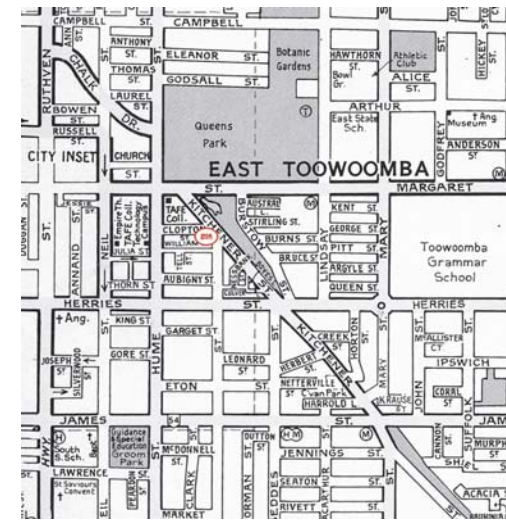

# The Science of Impact

#	4350 0004 (Outbound)		ROAM Data not available
	Kitchener Street, Toowoomba		ROAM Data not available
	6.00m x 3.00m (24 sheet)		Regional map
	Not Illuminated		No political advertising No alcohol advertising

This 6x3m site is located on Kitchener Street in the city of Toowoomba, the largest city in south east Queensland's Darling Downs district. The site is approximately 500 metres from the central shopping/commercial area of Toowoomba.

This panel is situated to the left hand side of the road and faces traffic heading inbound to Toowoomba.

Kitchener Street is a well used commuter traffic route to the Central Business District as well as Queens Park.

Nearby: 500 metres from major shopping and commercial areas, close to Queens Park, TAFE, schools and colleges and the city centre.

Skin Artwork Specs: Available upon request

Production: Available upon request