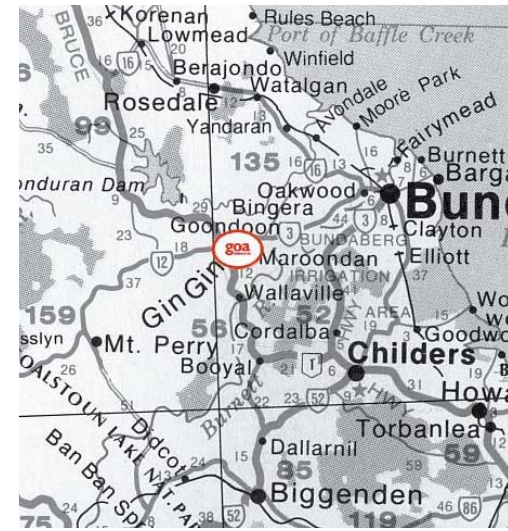

The Science of Impact

#	4671 0001 (Inbound)		ROAM Data not available
	Bruce Highway (cnr Mulgrave Street), Gin Gin		ROAM Data not available
	6.00m x 3.00m (24 sheet)		Regional map
	Not Illuminated		Rope-edged skins preferred no political or alcohol adv.

This 6m x 3m panel is located to the left of the main street of Gin Gin, on the corner of Musgrave Road, facing traffic heading south towards Maryborough and Bundaberg.

The site is situated on the highway between Maryborough and Gladstone, in an area surrounded by residential and retail outlets and is 500m north of the Bundaberg turn off.

This panel provides a valuable opportunity to advertise to both local and highway traffic, as well as the tourist 'drive market'.

Nearby: Gin Gin township, retail outlets and residential areas

Skin Artwork Specs: Available upon request