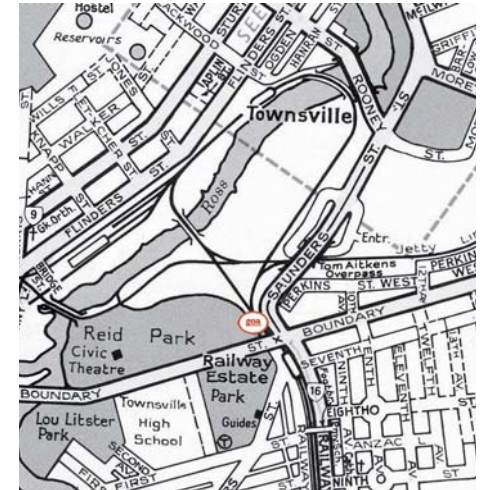

The Science of Impact

#	4810 0016 (Outbound)		ROAM Data not available
	Saunders Streets, Townsville		ROAM Data not available
	6.00m x 3.00m (24 sheet)		Regional map
	Illuminated (Dusk until midnight)		Rope edge skins Tower access No political

This outstanding site is situated on one of Townsville's main roads and faces traffic heading south out of the city's central business district.

It lies directly ahead of oncoming traffic as they approach the top of the Saunders Street overpass and is completely unobscured.

The site is mounted on a single pole and illuminated to ensure visibility to a large number of people in one of Queensland's largest regional centres.

Nearby: Townsville Central Business District.

Skin Artwork Specs: Available upon request