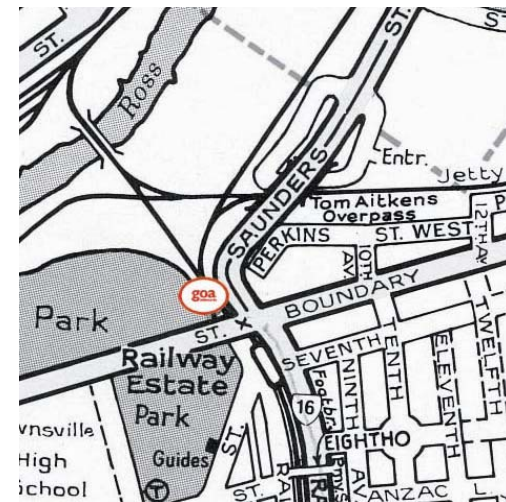

The Science of Impact

#	4810 0017 (Inbound)		ROAM Data not available
	Saunders Street, Townsville		ROAM Data not available
	12.66m x 3.35m (Supersite)		Regional Map
	Illuminated (Dusk until midnight)		Tower access required No political advertising

Situated on the left hand side of the road this excellent site faces traffic travelling into the Townsville central business district.

It is one of only two Supersites that face traffic heading into Townsville.

Saunders Street is one of three main roads used to access Townsville's CBD.

Any traffic travelling along the highway from the south use this road as the easiest and quickest way to access the city.

Nearby: Heads towards Townsville CBD and the bayside district including the Townsville Harbour and Marina, the Casino and Entertainment Centre, Reid Park and civic centre, several sports fields.