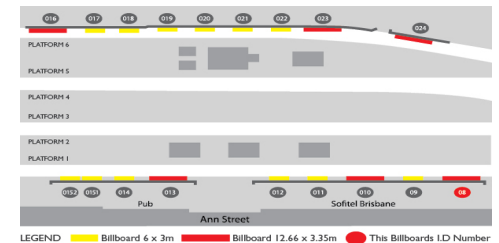

Central Station (platform 1), Brisbane

4000 0008

Brisbane CBD

12.54m x 3.29m

Illuminated

Rope Edge

MOVE #2721

Demo	Reach (PCA) Brisbane	People (28 days)	Frequency (Average)
P14+	5.7%	153,000	2.1
P25-54	6.2%	85,000	2.1
OG1	8.2%	51,000	2.2

www.goa.com.au

Central Station is located in the heart of the CBD and carries up to 105,000 people per day including shoppers, inner-city workers, tourists, students and business professionals. X-Track billboards offer a unique environment and a time rich audience with the average dwell time being approximately 8 mins. Platform 1 services the Southern lines to Cleveland, Gold Coast and Ipswich. Platform 6 services the Northern lines to Shorncliffe, Caboolture and Ferny Grove. Central Station offers cross platform viewing and due to the habitual nature of the passengers a high frequency.