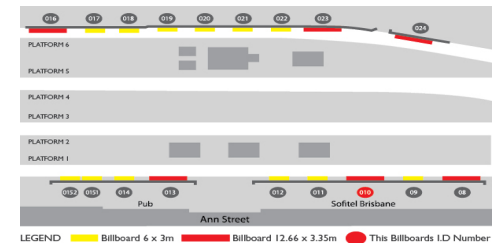

Central Station (platform 1), Brisbane

4000 0010

Brisbane CBD

12.54m x 3.29m

Illuminated

Rope Edge

MOVE #2723

Demo	Reach (PCA) Brisbane	People (28 days)	Frequency (Average)
P14+	10.4%	279,000	4
P25-54	11.4%	155,000	4.1
OG1	14.4%	90,000	4.5

www.goa.com.au

Central Station is located in the heart of the CBD and carries up to 105,000 people per day including shoppers, inner-city workers, tourists, students and business professionals. X-Track billboards offer a unique environment and a time rich audience with the average dwell time being approximately 8 mins. Platform 1 services the Southern lines to Cleveland, Gold Coast and Ipswich. Platform 6 services the Northern lines to Shorncliffe, Caboolture and Ferny Grove. Central Station offers cross platform viewing and due to the habitual nature of the passengers a high frequency.