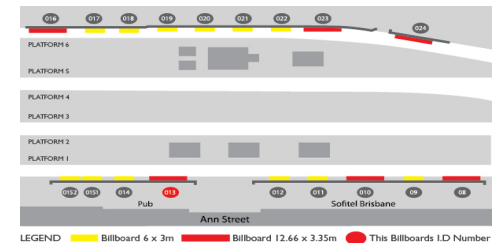

Central Station (platform 1), Brisbane

4000 0013

Brisbane CBD

12.54m x 3.29m

Illuminated

Rope Edge

MOVE #2726

Demo	Reach (PCA) Brisbane	People (28 days)	Frequency (Average)
P14+	10.4%	279,000	4
P25-54	11.4%	155,000	4.1
OG1	14.4%	90,000	4.5

www.goa.com.au

Central Station is located in the heart of the CBD and carries up to 105,000 people per day including shoppers, inner-city workers, tourists, students and business professionals. X-Track billboards offer a unique environment and a time rich audience with the average dwell time being approximately 8 mins. Platform 1 services the Southern lines to Cleveland, Gold Coast and Ipswich. Platform 6 services the Northern lines to Shorncliffe, Caboolture and Ferny Grove. Central Station offers cross platform viewing and due to the habitual nature of the passengers a high frequency.