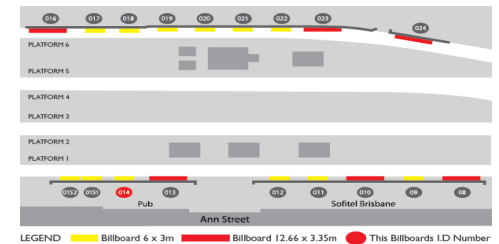

Central Station (platform 1), Brisbane

4000 0014

Brisbane CBD

6.00m x 3.00m

Illuminated

Rope Edge

MOVE #2727

Demo	Reach (PCA) Brisbane	People (28 days)	Frequency (Average)
P14+	5.7%	153,000	2.1
P25-54	6.2%	85,000	2.1
OG1	8.2%	51,000	2.2

www.goa.com.au

Central Station is located in the heart of the CBD and carries up to 105,000 people per day including shoppers, inner-city workers, tourists, students and business professionals. X-Track billboards offer a unique environment and a time rich audience with the average dwell time being approximately 8 mins. Platform 1 services the Southern lines to Cleveland, Gold Coast and Ipswich. Platform 6 services the Northern lines to Shorncliffe, Caboolture and Ferny Grove. Central Station offers cross platform viewing and due to the habitual nature of the passengers a high frequency.