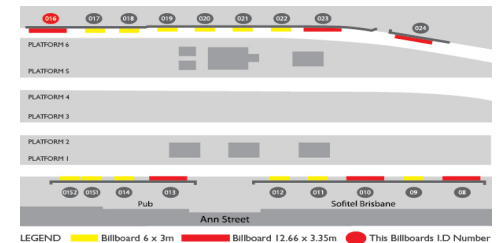

MOVE #2728

Demo	Reach (PCA) Brisbane	People (28 days)	Frequency (Average)
P14+	5.7%	153,000	2.1
P25-54	6.2%	85,000	2.1
OG1	8.2%	51,000	2.3

www.goa.com.au

Central Station is located in the heart of the CBD and carries up to 105,000 people per day including shoppers, inner-city workers, tourists, students and business professionals. X-Track billboards offer a unique environment and a time rich audience with the average dwell time being approximately 8 mins. Platform 1 services the Southern lines to Cleveland, Gold Coast and Ipswich. Platform 6 services the Northern lines to Shorncliffe, Caboolture and Ferny Grove. Central Station offers cross platform viewing and due to the habitual nature of the passengers a high frequency.

Restrictions: No political, religious advertising; No extensions; Copy must not hold the intention of driving people away from Public Transport.

goa
get noticed