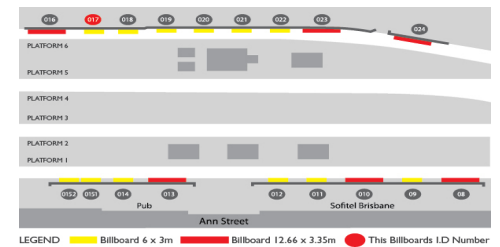

Central Station (platform 6), Brisbane

4000 0017

Brisbane CBD

6.00m x 3.00m

Illuminated

Rope Edge

MOVE #2729

Demo	Reach (PCA) Brisbane	People (28 days)	Frequency (Average)
P14+	5.7%	153,000	2.1
P25-54	6.2%	85,000	2.2
OG1	8.2%	51,000	2.3

www.goa.com.au

Central Station is located in the heart of the CBD and carries up to 105,000 people per day including shoppers, inner-city workers, tourists, students and business professionals. X-Track billboards offer a unique environment and a time rich audience with the average dwell time being approximately 8 mins. Platform 1 services the Southern lines to Cleveland, Gold Coast and Ipswich. Platform 6 services the Northern lines to Shorncliffe, Caboolture and Ferny Grove. Central Station offers cross platform viewing and due to the habitual nature of the passengers a high frequency.

Restrictions: No Political, Religious or Adult Entertainment advertising; No extensions; Copy must not hold the intention of driving people away from Public Transport.

goa
get noticed