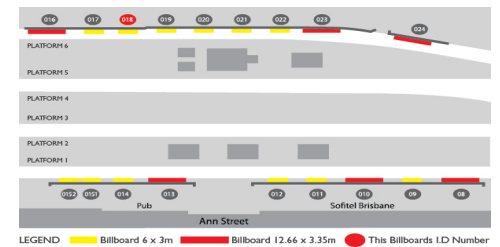

Central Station (platform 6), Brisbane

4000 0018

Brisbane CBD

6.00m x 3.00m

Illuminated

Rope Edge

MOVE #2730

Demo	Reach (PCA) Brisbane	People (28 days)	Frequency (Average)
P14+	10.4%	279,000	4
P25-54	11.4%	155,000	4.1
OG1	14.4%	90,000	4.5

Central Station is located in the heart of the CBD and carries up to 105,000 people per day including shoppers, inner-city workers, tourists, students and business professionals. X-Track billboards offer a unique environment and a time rich audience with the average dwell time being approximately 8 mins. Platform 1 services the Southern lines to Cleveland, Gold Coast and Ipswich. Platform 6 services the Northern lines to Shorncliffe, Caboolture and Ferny Grove. Central Station offers cross platform viewing and due to the habitual nature of the passengers a high frequency.

Restrictions: No Political, Religious or Adult Entertainment advertising; No extensions; Copy must not hold the intention of driving people away from Public Transport.

www.goa.com.au

goa
get noticed