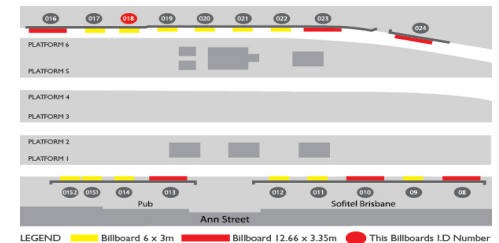

Central Station (platform 6), Brisbane

4000 0018

Brisbane CBD

6.00m x 3.00m

Illuminated

Rope Edge

MOVE #2730

Demo	Reach (PCA) Brisbane	People (28 days)	Frequency (Average)
P14+	10.4%	279,000	4
P25-54	11.4%	155,000	4.1
OG1	14.4%	90,000	4.5

www.goa.com.au

Central Station is located in the heart of the CBD and carries up to 105,000 people per day including shoppers, inner-city workers, tourists, students and business professionals. X-Track billboards offer a unique environment and a time rich audience with the average dwell time being approximately 8 mins. Platform 1 services the Southern lines to Cleveland, Gold Coast and Ipswich. Platform 6 services the Northern lines to Shorncliffe, Caboolture and Ferny Grove. Central Station offers cross platform viewing and due to the habitual nature of the passengers a high frequency.

Restrictions: No political, religious advertising; No extensions; Copy must not hold the intention of driving people away from Public Transport.

goa
get noticed