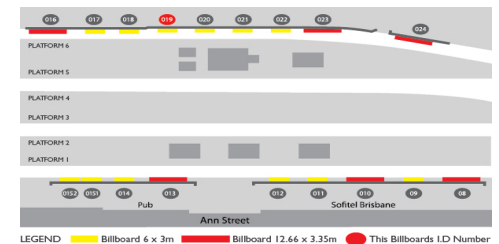

## 4000 0019

Brisbane CBD

6.00m x 3.00m

Illuminated

Rope Edge

### MOVE #2731

Demo	Reach (PCA) Brisbane	People (28 days)	Frequency (Average)
P14+	10.4%	279,000	4
P25-54	11.4%	155,000	4.1
OG1	14.4%	90,000	4.5

[www.goa.com.au](http://www.goa.com.au)

Central Station is located in the heart of the CBD and carries up to 105,000 people per day including shoppers, inner-city workers, tourists, students and business professionals. X-Track billboards offer a unique environment and a time rich audience with the average dwell time being approximately 8 mins. Platform 1 services the Southern lines to Cleveland, Gold Coast and Ipswich. Platform 6 services the Northern lines to Shorncliffe, Caboolture and Ferny Grove. Central Station offers cross platform viewing and due to the habitual nature of the passengers a high frequency.