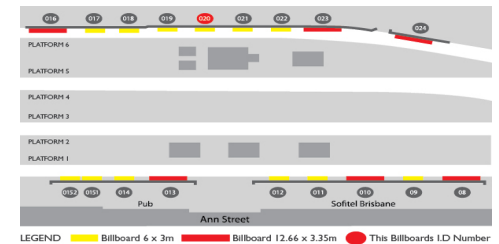

Central Station (platform 6), Brisbane 4000 0020

-  Brisbane CBD
-  6.00m x 3.00m
-  Illuminated
-  Rope Edge

MOVE #2732

Demo	Reach (PCA) Brisbane	People (28 days)	Frequency (Average)
P14+	7%	189,000	2.6
P25-54	7.7%	105,000	2.6
OG1	10%	62,000	2.8

www.goa.com.au

Central Station is located in the heart of the CBD and carries up to 105,000 people per day including shoppers, inner-city workers, tourists, students and business professionals. X-Track billboards offer a unique environment and a time rich audience with the average dwell time being approximately 8 mins. Platform 1 services the Southern lines to Cleveland, Gold Coast and Ipswich. Platform 6 services the Northern lines to Shorncliffe, Caboolture and Ferny Grove. Central Station offers cross platform viewing and due to the habitual nature of the passengers a high frequency.