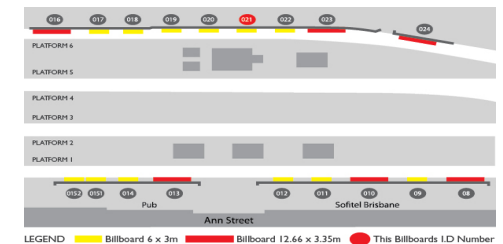

MOVE #2733

Demo	Reach (PCA) Brisbane	People (28 days)	Frequency (Average)
P14+	3.8%	101,000	1.6
P25-54	4.1%	57,000	1.6
OG1	5.5%	34,000	1.7

www.goa.com.au

Central Station is located in the heart of the CBD and carries up to 105,000 people per day including shoppers, inner-city workers, tourists, students and business professionals. X-Track billboards offer a unique environment and a time rich audience with the average dwell time being approximately 8 mins. Platform 1 services the Southern lines to Cleveland, Gold Coast and Ipswich. Platform 6 services the Northern lines to Shorncliffe, Caboolture and Ferny Grove. Central Station offers cross platform viewing and due to the habitual nature of the passengers a high frequency.

Restrictions: No political, religious advertising; No extensions; Copy must not hold the intention of driving people away from Public Transport.