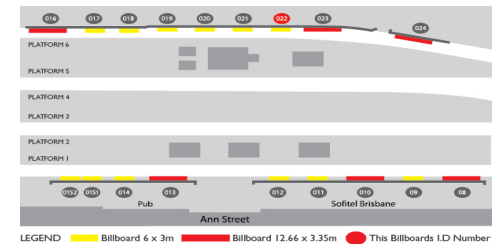

Central Station (platform 6), Brisbane

4000 0022

Brisbane CBD

6.00m x 3.00m

Illuminated

Rope Edge

MOVE #2734

Demo	Reach (PCA) Brisbane	People (28 days)	Frequency (Average)
P14+	10.4%	279,000	4
P25-54	11.4%	155,000	4.1
OG1	14.4%	90,000	4.5

www.goa.com.au

Central Station is located in the heart of the CBD and carries up to 105,000 people per day including shoppers, inner-city workers, tourists, students and business professionals. X-Track billboards offer a unique environment and a time rich audience with the average dwell time being approximately 8 mins. Platform 1 services the Southern lines to Cleveland, Gold Coast and Ipswich. Platform 6 services the Northern lines to Shorncliffe, Caboolture and Ferny Grove. Central Station offers cross platform viewing and due to the habitual nature of the passengers a high frequency.

Restrictions: No political, religious advertising; No extensions; Copy must not hold the intention of driving people away from Public Transport.

goa
get noticed