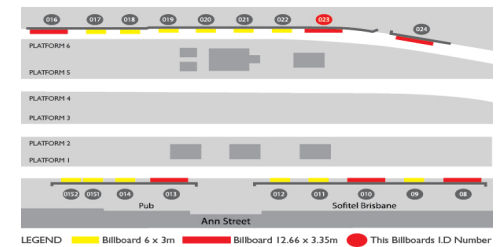

Central Station (platform 6), Brisbane

4000 0023

Brisbane CBD

12.54m x 3.29m

Illuminated

Rope Edge

MOVE #2735

Demo	Reach (PCA) Brisbane	People (28 days)	Frequency (Average)
P14+	7.6%	204,000	2.8
P25-54	8.3%	113,000	2.8
OG1	10.7%	67,000	3

www.goa.com.au

Central Station is located in the heart of the CBD and carries up to 105,000 people per day including shoppers, inner-city workers, tourists, students and business professionals. X-Track billboards offer a unique environment and a time rich audience with the average dwell time being approximately 8 mins. Platform 1 services the Southern lines to Cleveland, Gold Coast and Ipswich. Platform 6 services the Northern lines to Shorncliffe, Caboolture and Ferny Grove. Central Station offers cross platform viewing and due to the habitual nature of the passengers a high frequency.