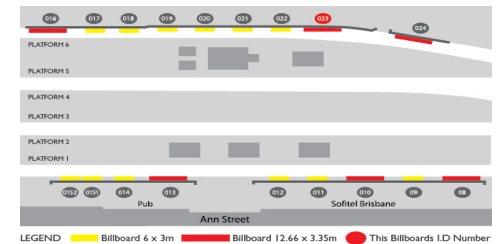

Central Station (platform 6), Brisbane

4000 0023

Brisbane CBD

12.54m x 3.29m

Illuminated

Rope Edge

MOVE #2735

Demo	Reach (PCA) Brisbane	People (28 days)	Frequency (Average)
P14+	7.6%	204,000	2.8
P25-54	8.3%	113,000	2.8
OG1	10.7%	67,000	3

www.goa.com.au

Central Station is located in the heart of the CBD and carries up to 105,000 people per day including shoppers, inner-city workers, tourists, students and business professionals. X-Track billboards offer a unique environment and a time rich audience with the average dwell time being approximately 8 mins. Platform 1 services the Southern lines to Cleveland, Gold Coast and Ipswich. Platform 6 services the Northern lines to Shorncliffe, Caboolture and Ferny Grove. Central Station offers cross platform viewing and due to the habitual nature of the passengers a high frequency.

Restrictions: No political, religious advertising; No extensions; Copy must not hold the intention of driving people away from Public Transport.

goa
get noticed