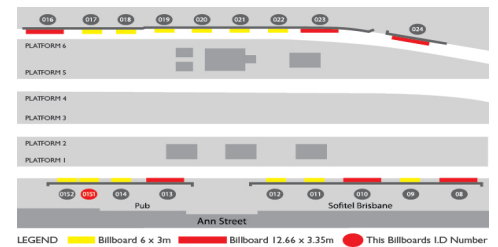

Central Station (platform 1), Brisbane

4000 0151

Brisbane CBD

6.00m x 3.00m

Illuminated

Rope Edge

MOVE #2737

Demo	Reach (PCA) Brisbane	People (28 days)	Frequency (Average)
P14+	5.7%	153,000	2.1
P25-54	6.2%	85,000	2.2
OG1	8.2%	51,000	2.2

Central Station is located in the heart of the CBD and carries up to 105,000 people per day including shoppers, inner-city workers, tourists, students and business professionals. X-Track billboards offer a unique environment and a time rich audience with the average dwell time being approximately 8 mins. Platform 1 services the Southern lines to Cleveland, Gold Coast and Ipswich. Platform 6 services the Northern lines to Shorncliffe, Caboolture and Ferny Grove. Central Station offers cross platform viewing and due to the habitual nature of the passengers a high frequency.

Restrictions: No Political, Religious or Adult Entertainment advertising; No extensions; Copy must not hold the intention of driving people away from Public Transport.

www.goa.com.au