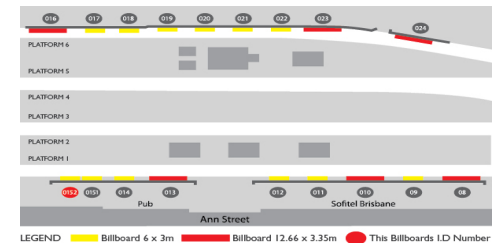

Central Station (platform 1), Brisbane

4000 0152

Brisbane CBD

6.00m x 3.00m

Illuminated

Rope Edge

MOVE #2738

Demo	Reach (PCA) Brisbane	People (28 days)	Frequency (Average)
P14+	5.7%	153,000	2.1
P25-54	6.3%	85,000	2.2
OG1	8.2%	51,000	2.3

www.goa.com.au

Central Station is located in the heart of the CBD and carries up to 105,000 people per day including shoppers, inner-city workers, tourists, students and business professionals. X-Track billboards offer a unique environment and a time rich audience with the average dwell time being approximately 8 mins. Platform 1 services the Southern lines to Cleveland, Gold Coast and Ipswich. Platform 6 services the Northern lines to Shorncliffe, Caboolture and Ferny Grove. Central Station offers cross platform viewing and due to the habitual nature of the passengers a high frequency.